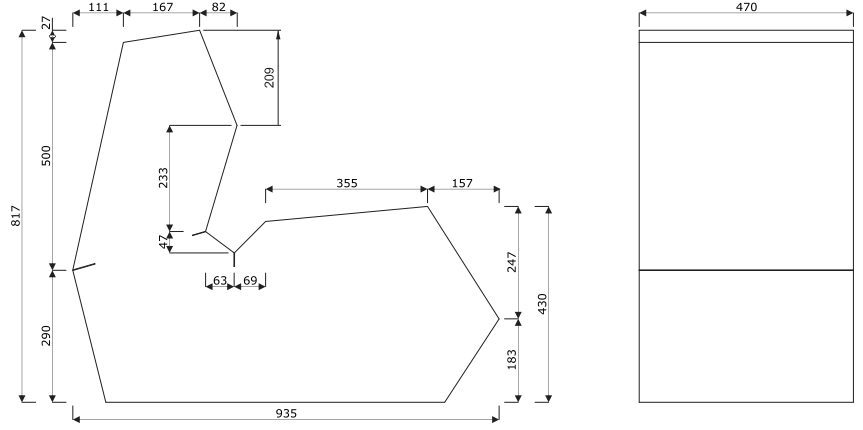

Colour combination - Shape

Material	Colour	SHAPE														
		A - Seat														
Fabric	Nemo	✓														
	Medley	II group ✓														
	Atlantic	II group ✓														
	Vita	II group ✓														
	River	II group ✓														
	Xtreme	III group ✓														
	Synergy	III group ✓														
	*Customer's own fabric	III group ✓														

**Technical specification**

**1 Seat** - cut foam, density of 40 kg/m<sup>3</sup>, upholstered

**Dimensions**

<b>Symbol: SP01</b>					
Upholstered seat			kg m3 pcs	Additional information	
Nemo	Medley, Atlantic, Vita, River	Xtreme, Synergy			
			5 0,359 1		