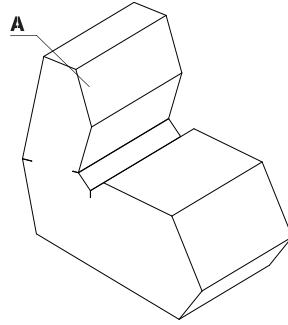

Colour combination - Shape

Material	Colour	SHAPE														
		A - Seat														
Fabric	Nemo	✓														
	Medley	II group ✓														
	Atlantic	II group ✓														
	Vita	II group ✓														
	River	II group ✓														
	Xtreme	III group ✓														
	Synergy	III group ✓														
	*Customer's own fabric	III group ✓														

**Technical specification**

**1 Seat** - cut foam, density of 40 kg/m<sup>3</sup>, upholstered

**Dimensions**

<b>Symbol: SP01</b>					
Upholstered seat			kg m3 pcs	Additional information	
Nemo	Medley, Atlantic, Vita, River	Xtreme, Synergy			
			5 0,359 1		