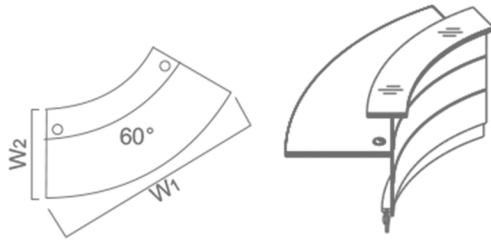

LAV62L
2216 | 917 | 1105