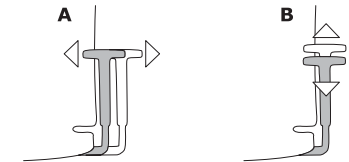

- max. load 120 kg

Mechanism

AUTO SYNCHRO

- synchronized automated regulation chair back press mechanism
- designed for usage 45 and 120kg
- allows the backrest to tilt from 0° to 18° and the seat to tilt from 0° to 6° at the same time
- it is possible to lock the backrest only in the 0° position

Dimensions (mm)

W1 - 460 | W2 - 630-705 | W3 - 575-675 | W4 - 660 | W5 - 940-1130 |
W6 - 550-660 | W7 - 390-460 | W8 - 420-550|

Armrests

1 Armrest 2D

- width adjustment 38 mm (x2) (A)
- height adjustment range: 100 mm (B), 10 levels of height adjustment, every 10 mm
- material PP+TPE