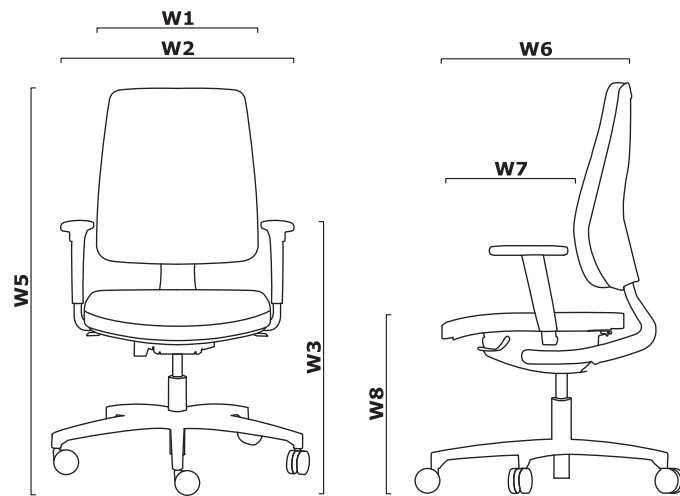

* option with extra charge

Technical specification

- 1 Seat** - upholstered, sliding
- 2 Backrest:**
 - height adjustment range 70 mm
 - 7 levels of height adjustment, every 10 mm
- 3 OPTION WITH EXTRA CHARGE** - armrest 2D, polyurethane, colour: black
- 4 Castors** - Ø65 mm, for soft floors PP+PA, colour: black; OPTION WITH EXTRA CHARGE - for hard floors PP+PA, colour: black
- 5 Mechanism**
- 6 Base** - 5-star, polypropylene, Ø=680 mm, h=124 mm; OPTION WITH EXTRA CHARGE - 5-star, polished aluminium, Ø=680 mm, h=124 mm
- 7 Actuator** - steal gas spring, adjustment range 130 mm, colour: black

- max. load 120 kg

Mechanism

AUTO SYNCHRO

- synchronized automated regulation chair back press mechanism
- designed for usage 45 and 120kg
- allows the backrest to tilt from 0° to 18° and the seat to tilt from 0° to 6° at the same time
- it is possible to lock the backrest only in the 0° position

Dimensions (mm)

W1 - 460 | W2 - 630-705 | W3 - 575-675 | W4 - 660 | W5 - 940-1130 |
W6 - 550-660 | W7 - 390-460 | W8 - 420-550|

Armrests

1 Armrest 2D

- width adjustment 38 mm (x2) (A)
- height adjustment range: 100 mm (B), 10 levels of height adjustment, every 10 mm
- material PP+TPE