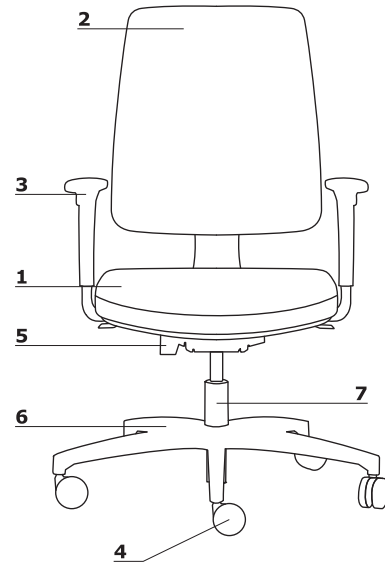

Colour combination - Ayla

Material	Colour	Chairs														
		A - Seat	B - Backrest Polyurethane	C - Backrest Upholstery	D - Base	E - Armrest	F - Castors									
Fabric	Nemo	✓		✓												
	Runner	II group ✓		II group ✓												
	Medley	II group ✓		II group ✓												
	Atlantic	II group ✓		II group ✓												
	Vita	II group ✓		II group ✓												
	River	II group ✓		II group ✓												
	Xtreme	III group ✓		III group ✓												
	Synergy	III group ✓		III group ✓												
	Black		✓		✓	✓	✓									

* option with extra charge

Technical specification

- 1 Seat** - upholstered, sliding
- 2 Backrest:**
 - height adjustment range 70 mm
 - 7 levels of height adjustment, every 10 mm
- 3 OPTION WITH EXTRA CHARGE** - armrest 2D, polyurethane, colour: black
- 4 Castors** - Ø65 mm, for soft floors PP+PA, colour: black; OPTION WITH EXTRA CHARGE - for hard floors PP+PA, colour: black
- 5 Mechanism**
- 6 Base** - 5-star, polypropylene, Ø=680 mm, h=124 mm; OPTION WITH EXTRA CHARGE - 5-star, polished aluminium, Ø=680 mm, h=124 mm
- 7 Actuator** - steal gas spring, adjustment range 130 mm, colour: black

- max. load 120 kg

Mechanism

AUTO SYNCHRO

- synchronized automated regulation chair back press mechanism
- designed for usage 45 and 120kg
- allows the backrest to tilt from 0° to 18° and the seat to tilt from 0° to 6° at the same time
- it is possible to lock the backrest only in the 0° position

Dimensions (mm)

W1 - 460 | W2 - 630-705 | W3 - 575-675 | W4 - 660 | W5 - 940-1130 |
W6 - 550-660 | W7 - 390-460 | W8 - 420-550|

Armrests

1 Armrest 2D

- width adjustment 38 mm (x2) (A)
- height adjustment range: 100 mm (B), 10 levels of height adjustment, every 10 mm
- material PP+TPE