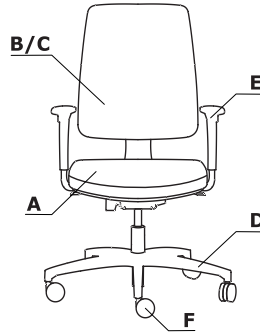

Colour combination - Ayla

Material	Colour	Chairs														
		A - Seat	B - Backrest Polyurethane	C - Backrest Upholstery	D - Base	E - Armrest	F - Castors									
Fabric	Nemo	✓		✓												
	Runner	II group ✓		II group ✓												
	Medley	II group ✓		II group ✓												
	Atlantic	II group ✓		II group ✓												
	Vita	II group ✓		II group ✓												
	River	II group ✓		II group ✓												
	Xtreme	III group ✓		III group ✓												
	Synergy	III group ✓		III group ✓												
	Black		✓		✓	✓	✓									

* option with extra charge

Technical specification

- 1 Seat** - upholstered, sliding
- 2 Backrest:**
 - height adjustment range 70 mm
 - 7 levels of height adjustment, every 10 mm
- 3 OPTION WITH EXTRA CHARGE** - armrest 2D, polyurethane, colour: black
- 4 Castors** - Ø65 mm, for soft floors PP+PA, colour: black; OPTION WITH EXTRA CHARGE - for hard floors PP+PA, colour: black
- 5 Mechanism**
- 6 Base** - 5-star, polypropylene, Ø=680 mm, h=124 mm; OPTION WITH EXTRA CHARGE - 5-star, polished aluminium, Ø=680 mm, h=124 mm
- 7 Actuator** - steal gas spring, adjustment range 130 mm, colour: black

- max. load 120 kg

Mechanism

AUTO SYNCHRO

- synchronized automated regulation chair back press mechanism
- designed for usage 45 and 120kg
- allows the backrest to tilt from 0° to 18° and the seat to tilt from 0° to 6° at the same time
- it is possible to lock the backrest only in the 0° position

Dimensions (mm)

W1 - 460 | W2 - 630-705 | W3 - 575-675 | W4 - 660 | W5 - 940-1130 |
W6 - 550-660 | W7 - 390-460 | W8 - 420-550|

Armrests

1 Armrest 2D

- width adjustment 38 mm (x2) (A)
- height adjustment range: 100 mm (B), 10 levels of height adjustment, every 10 mm
- material PP+TPE