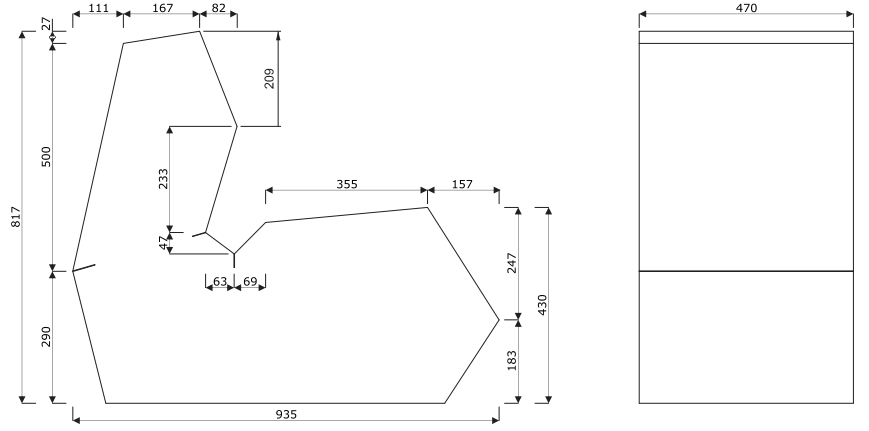

Technical specification

1 Seat - cut foam, density of 40 kg/m³, upholstered

Dimensions

Symbol: SP01			
Upholstered seat			
Nemo	Medley, Atlantic, Vita, River	Xtreme, Synergy	